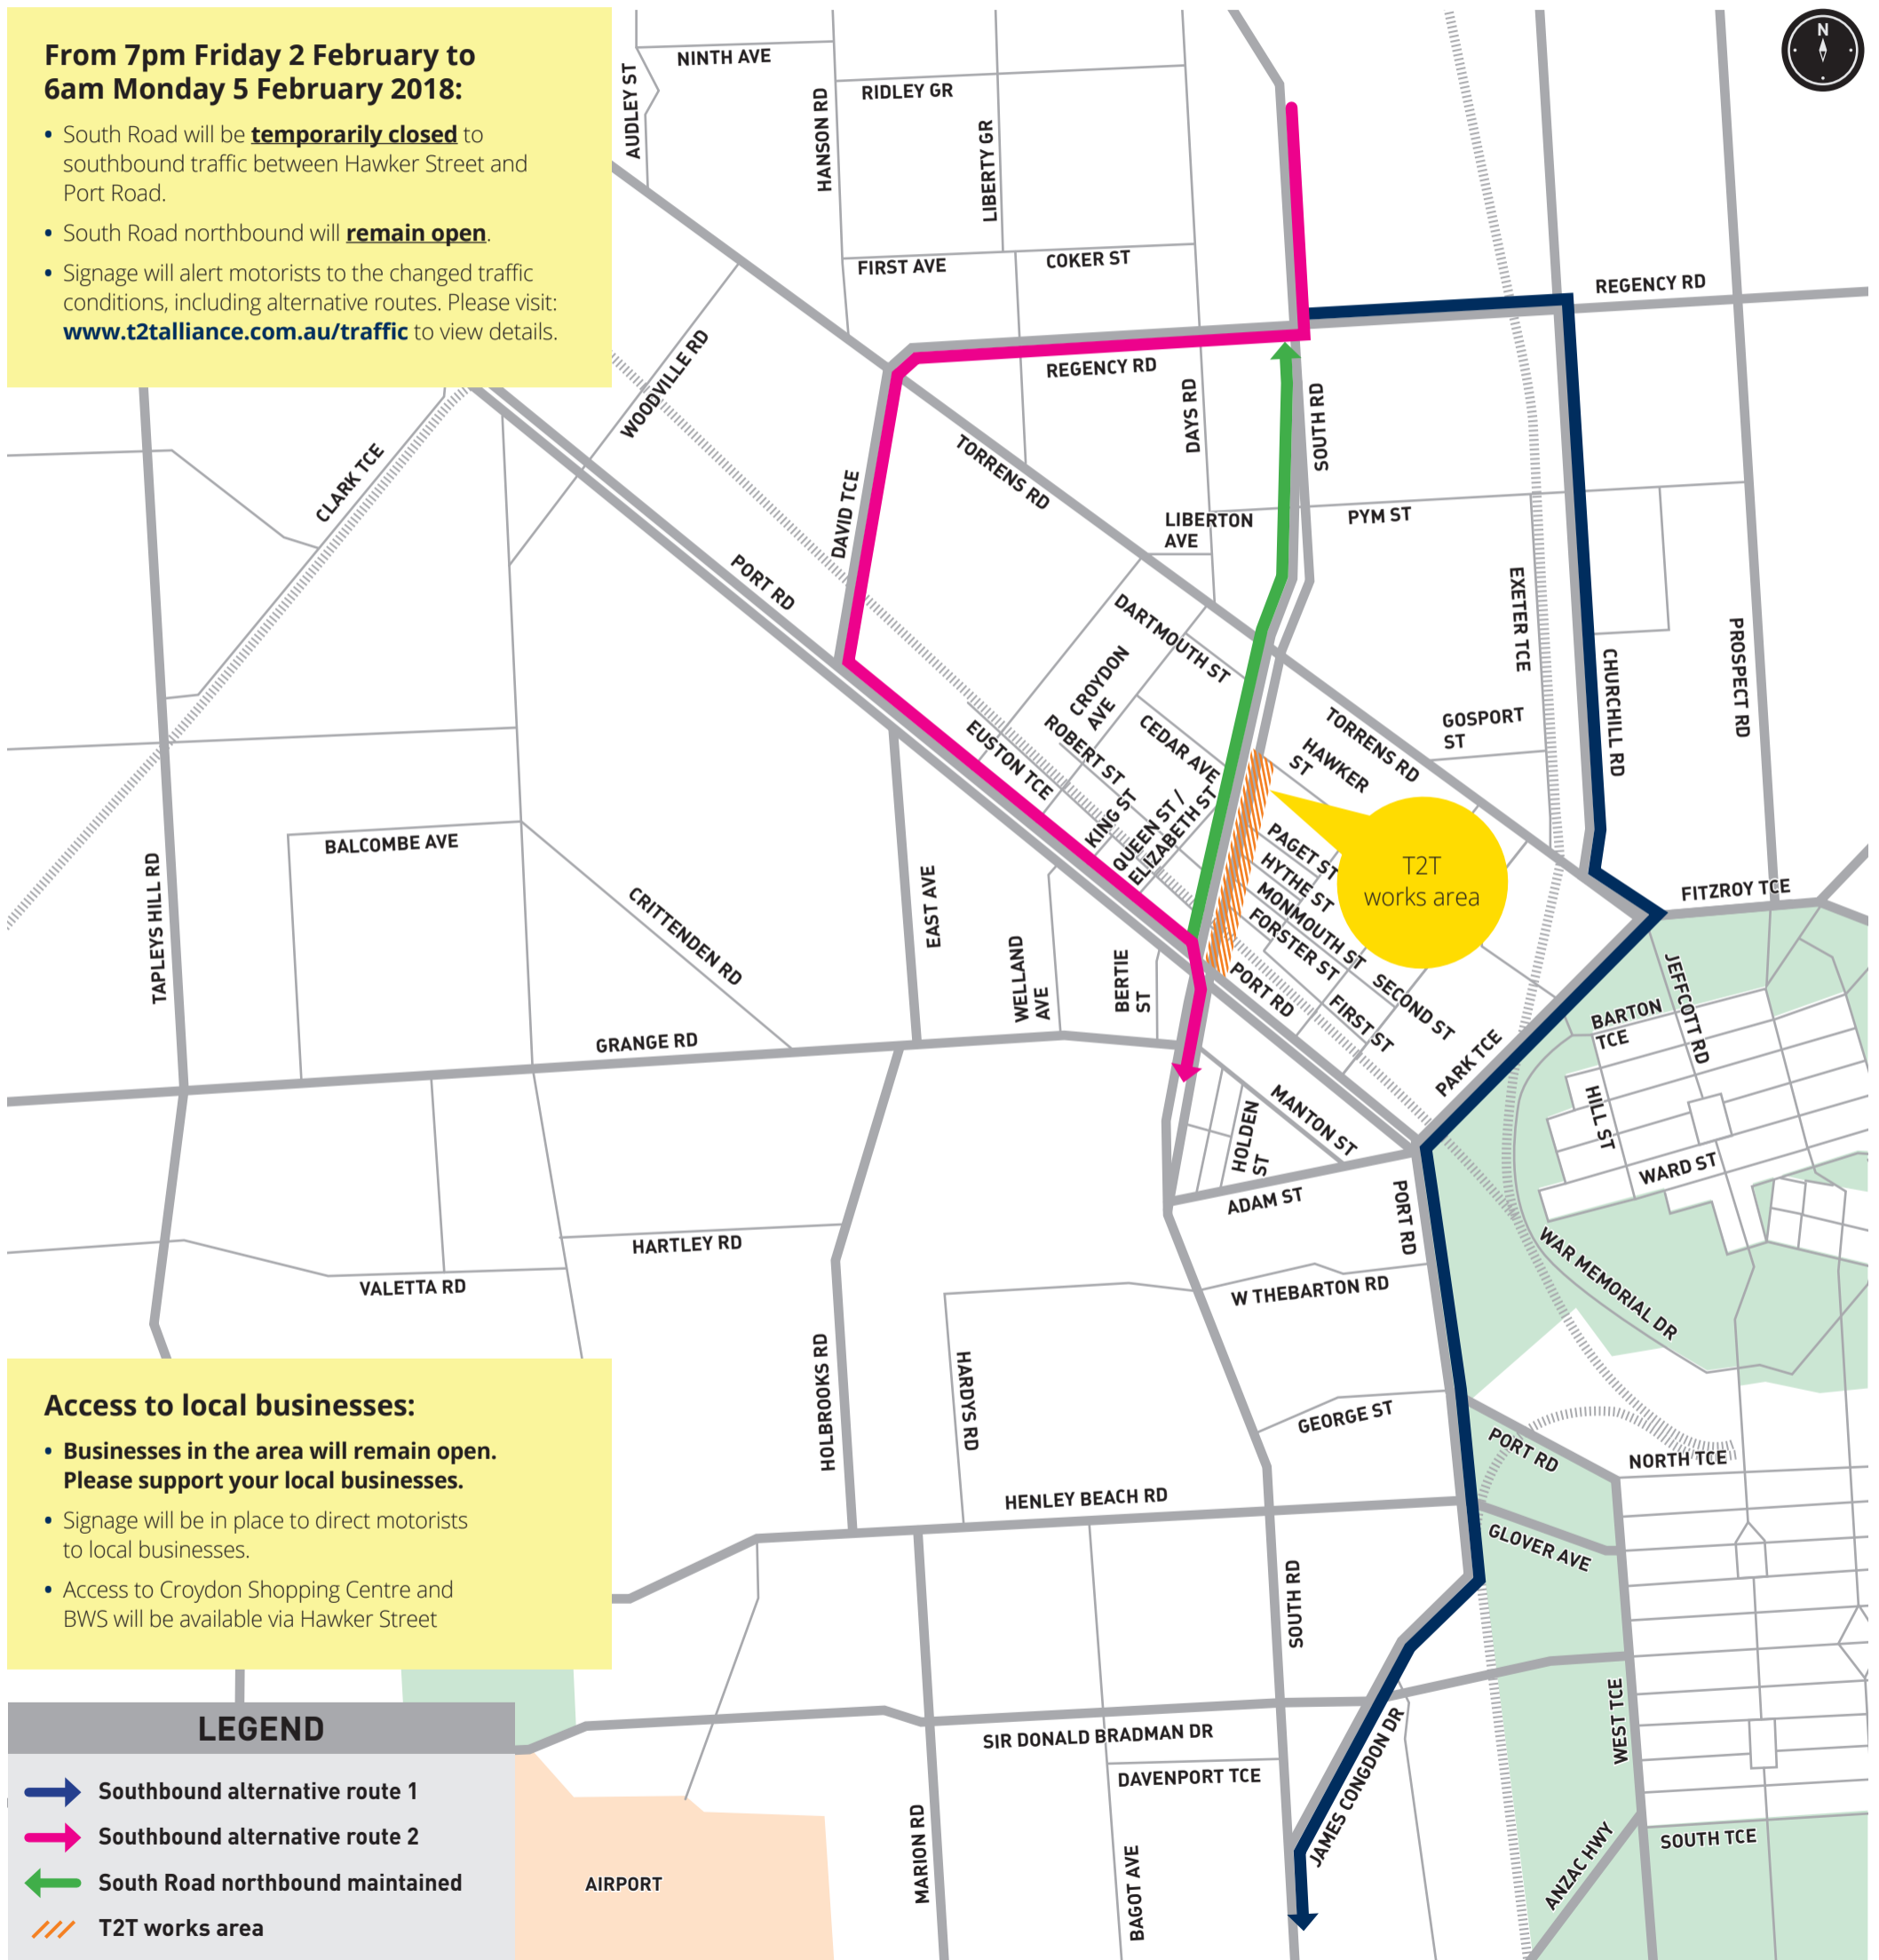

# Alternative routes for heavy vehicles, from 7pm Friday 2 February to 6am Monday 5 February 2018

## From 7pm Friday 2 February to 6am Monday 5 February 2018:

- South Road will be **temporarily closed** to southbound traffic between Hawker Street and Port Road.
- South Road northbound will **remain open**.
- Signage will alert motorists to the changed traffic conditions, including alternative routes. Please visit: [www.t2talliance.com.au/traffic](http://www.t2talliance.com.au/traffic) to view details.

## FOR MORE INFORMATION

Visit [t2talliance.com.au](http://t2talliance.com.au) for the latest traffic information or call **1300 794 899**.

For real time delay information, please visit: [www.addinsight.com.au](http://www.addinsight.com.au) and download the app.