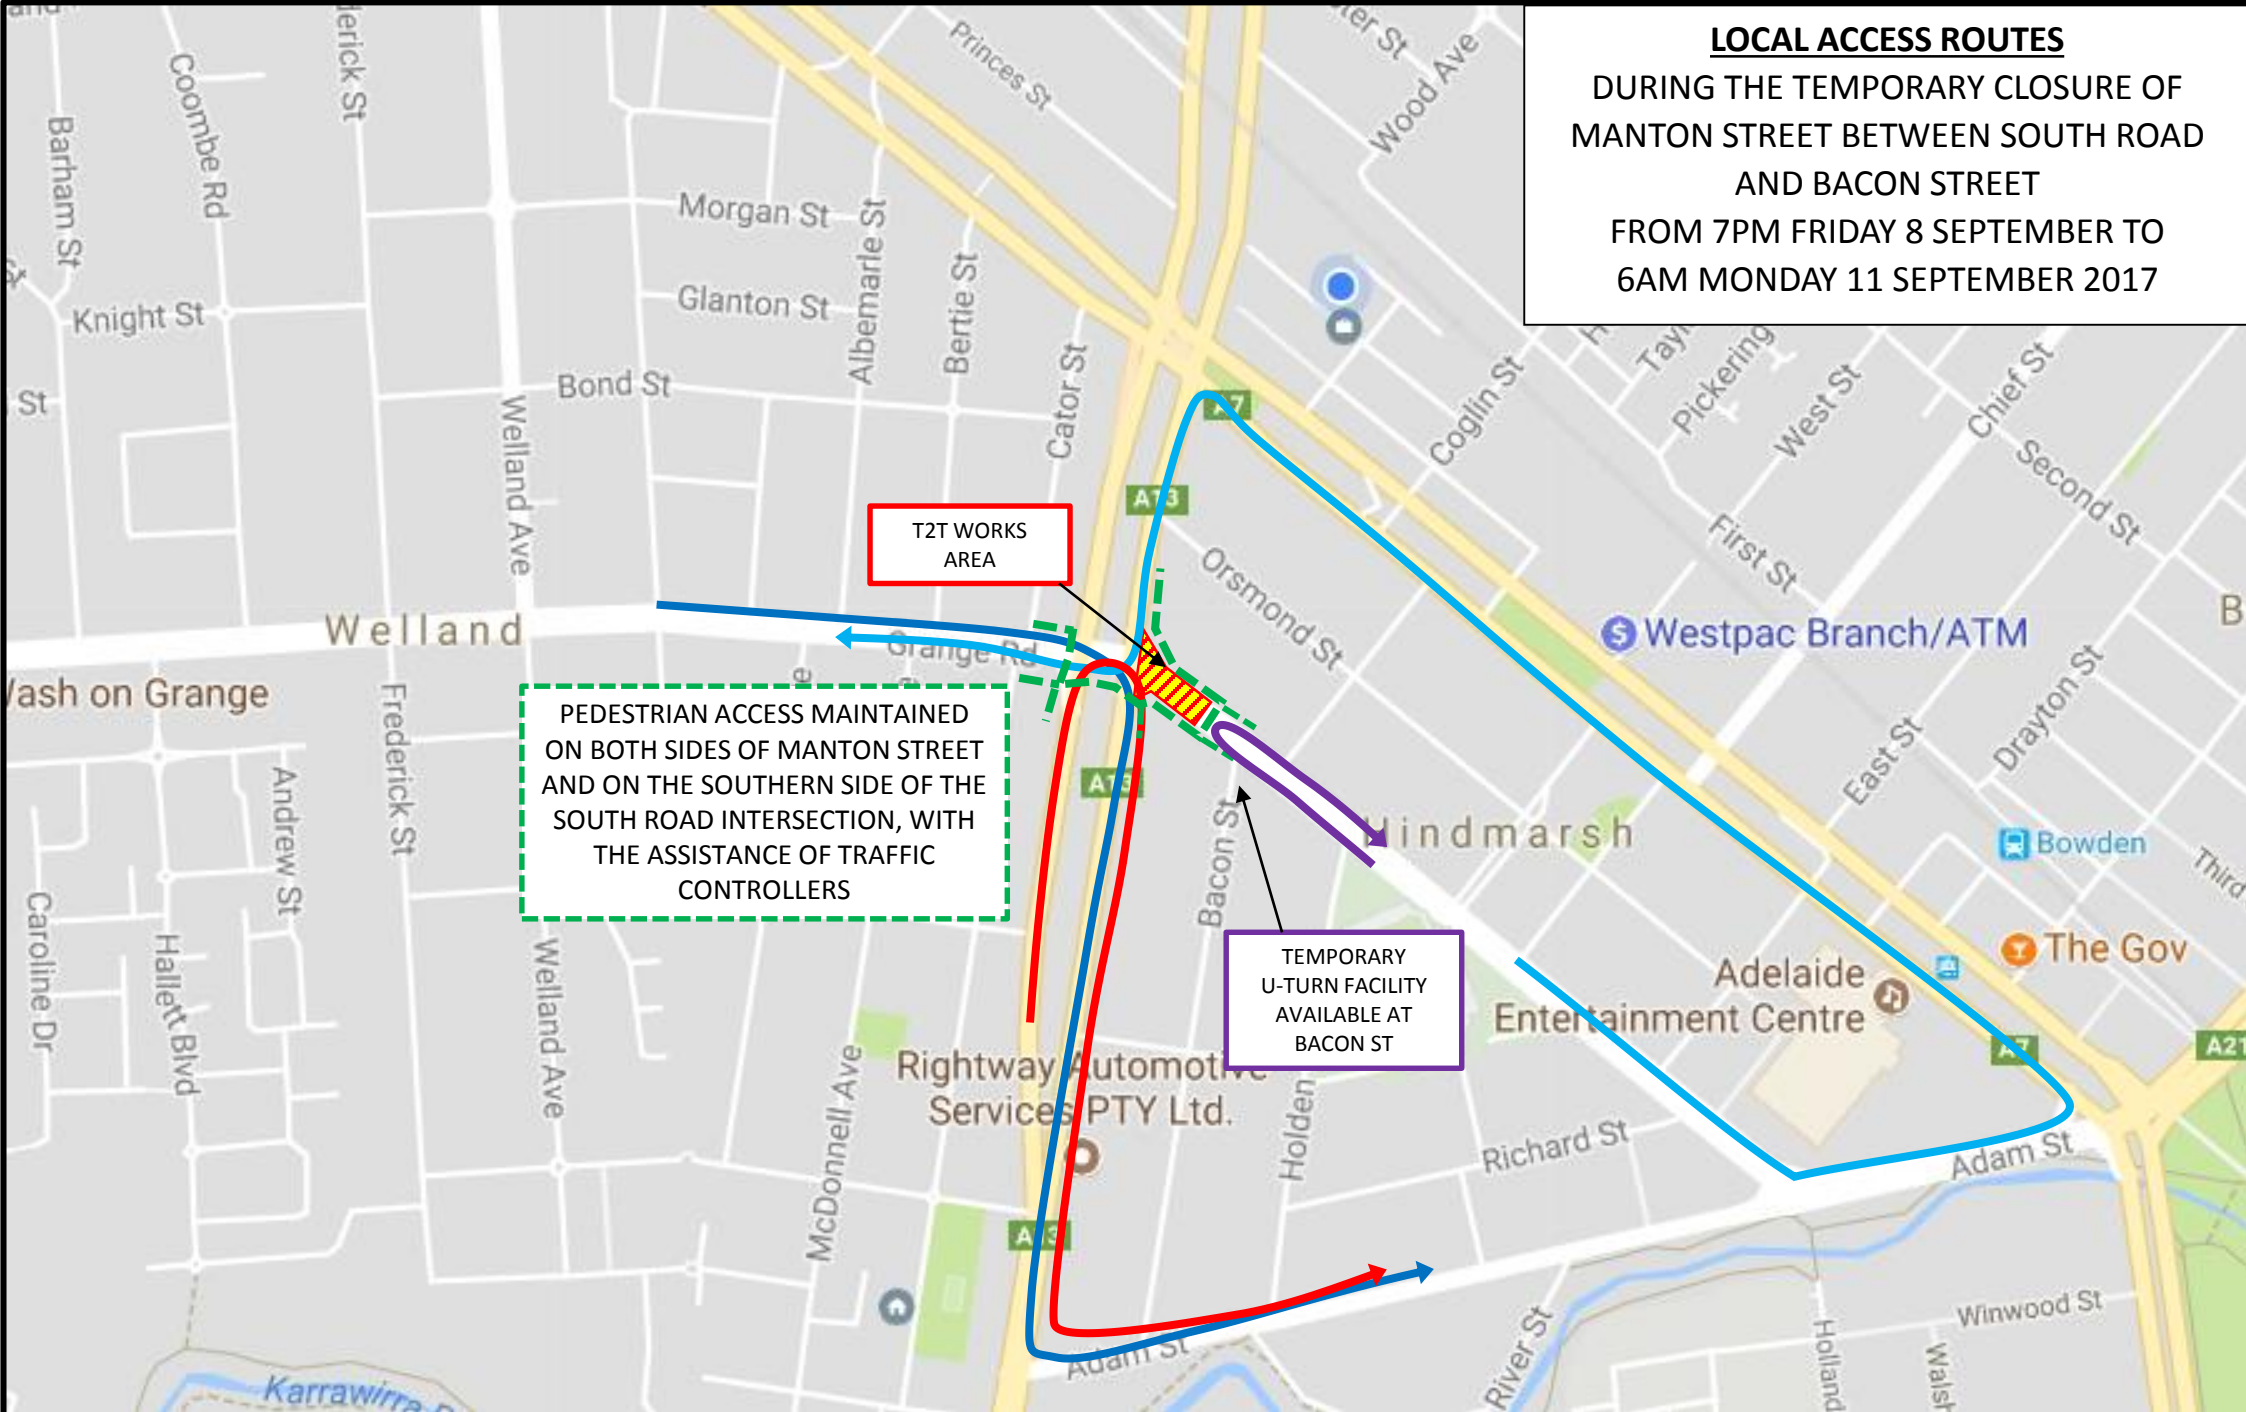

LOCAL ACCESS ROUTES
DURING THE TEMPORARY CLOSURE OF
MANTON STREET BETWEEN SOUTH ROAD
AND BACON STREET
FROM 7PM FRIDAY 8 SEPTEMBER TO
6AM MONDAY 11 SEPTEMBER 2017

T2T WORKS
AREA

PEDESTRIAN ACCESS MAINTAINED
ON BOTH SIDES OF MANTON STREET
AND ON THE SOUTHERN SIDE OF THE
SOUTH ROAD INTERSECTION, WITH
THE ASSISTANCE OF TRAFFIC
CONTROLLERS

TEMPORARY
U-TURN FACILITY
AVAILABLE AT
BACON ST

Westpac Branch/ATM

Bowden

The Gov

Adelaide
Entertainment Centre

Rightway Automotive
Services PTY Ltd.