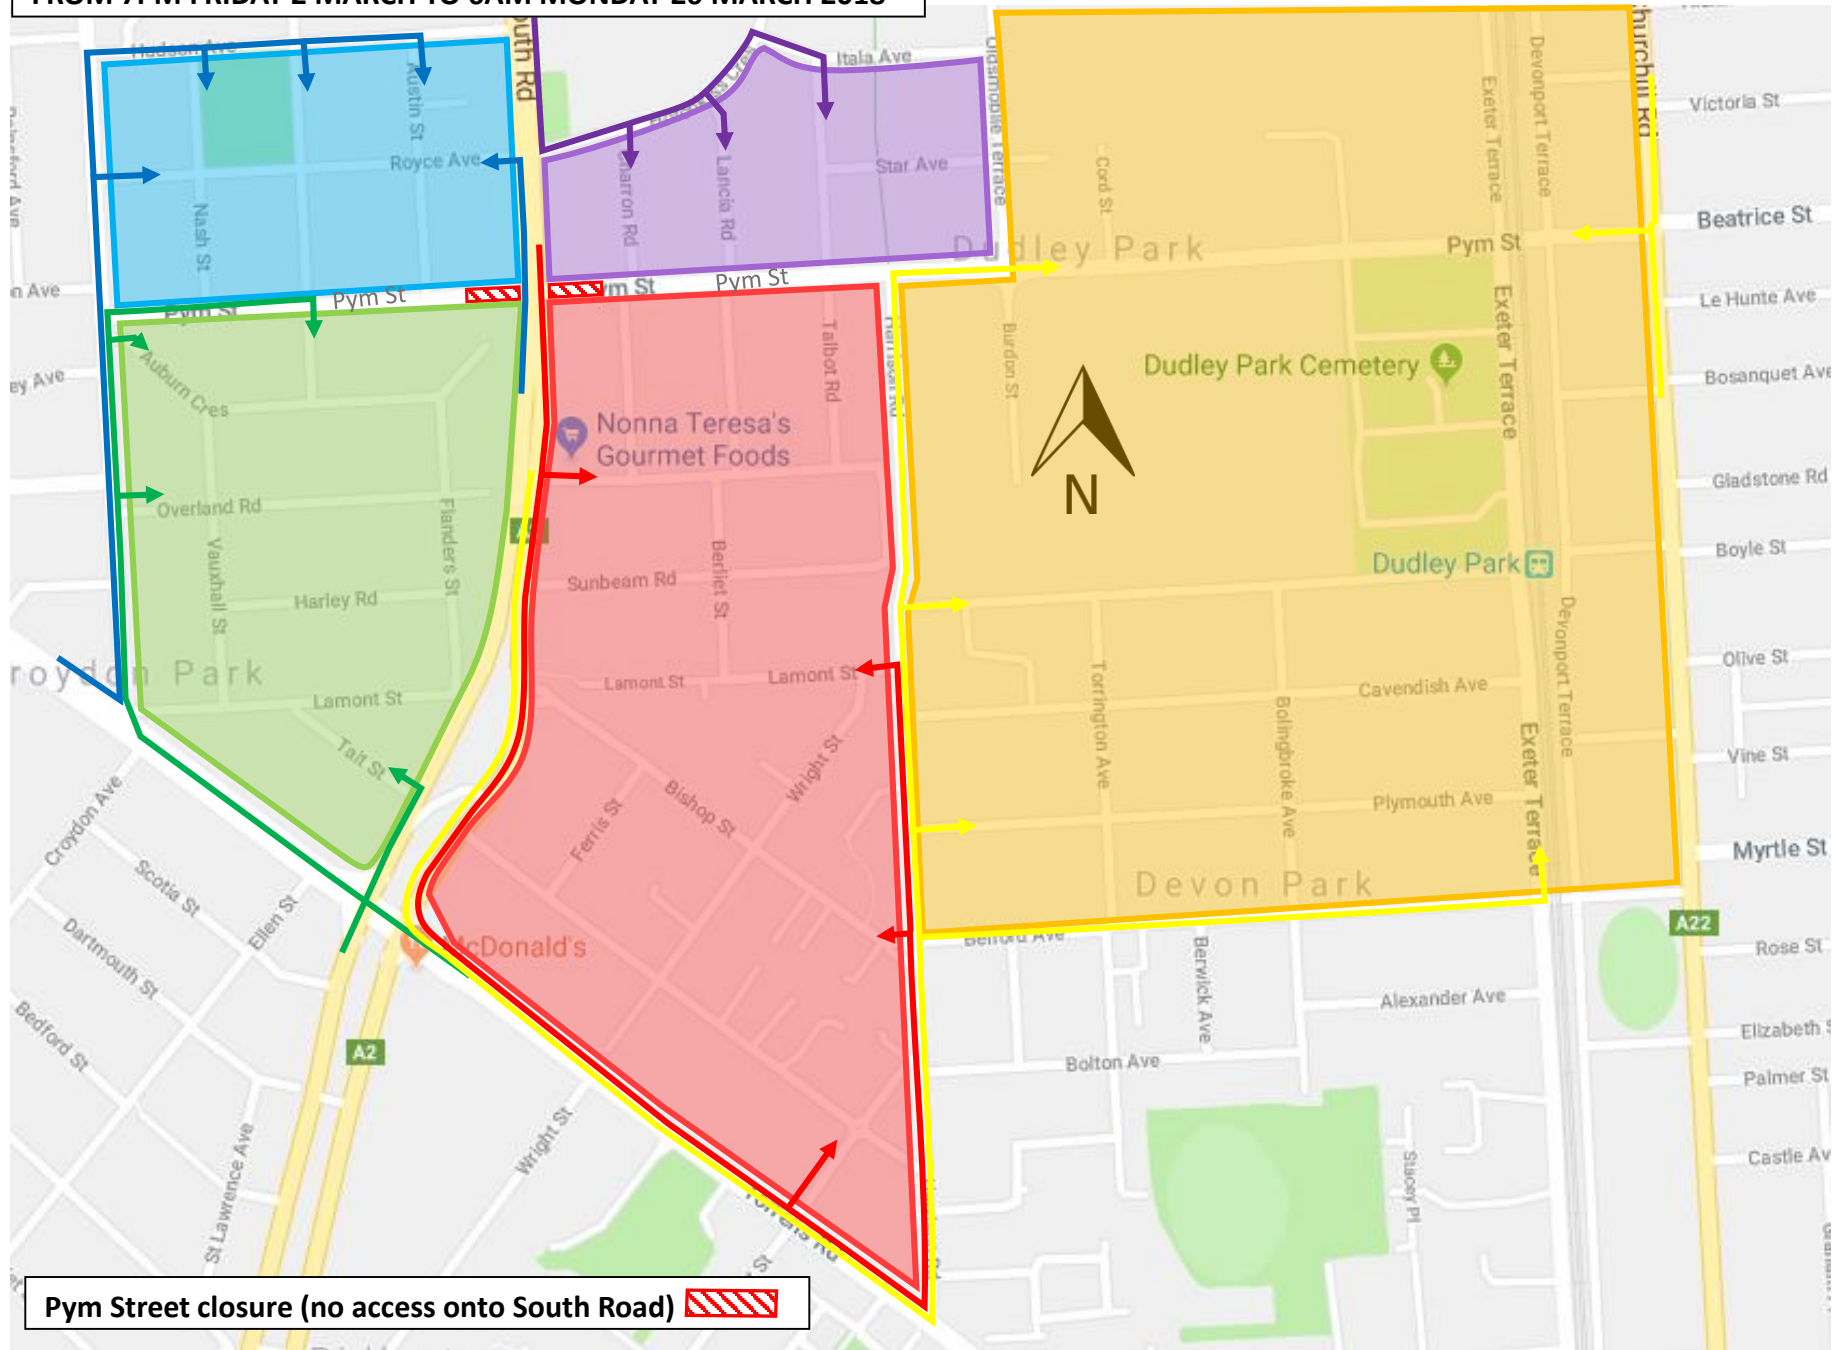

**PYM ST CLOSURE - LOCAL ACCESS ROUTES  
FROM 7PM FRIDAY 2 MARCH TO 6AM MONDAY 26 MARCH 2018**

**Pym Street closure (no access onto South Road)** 