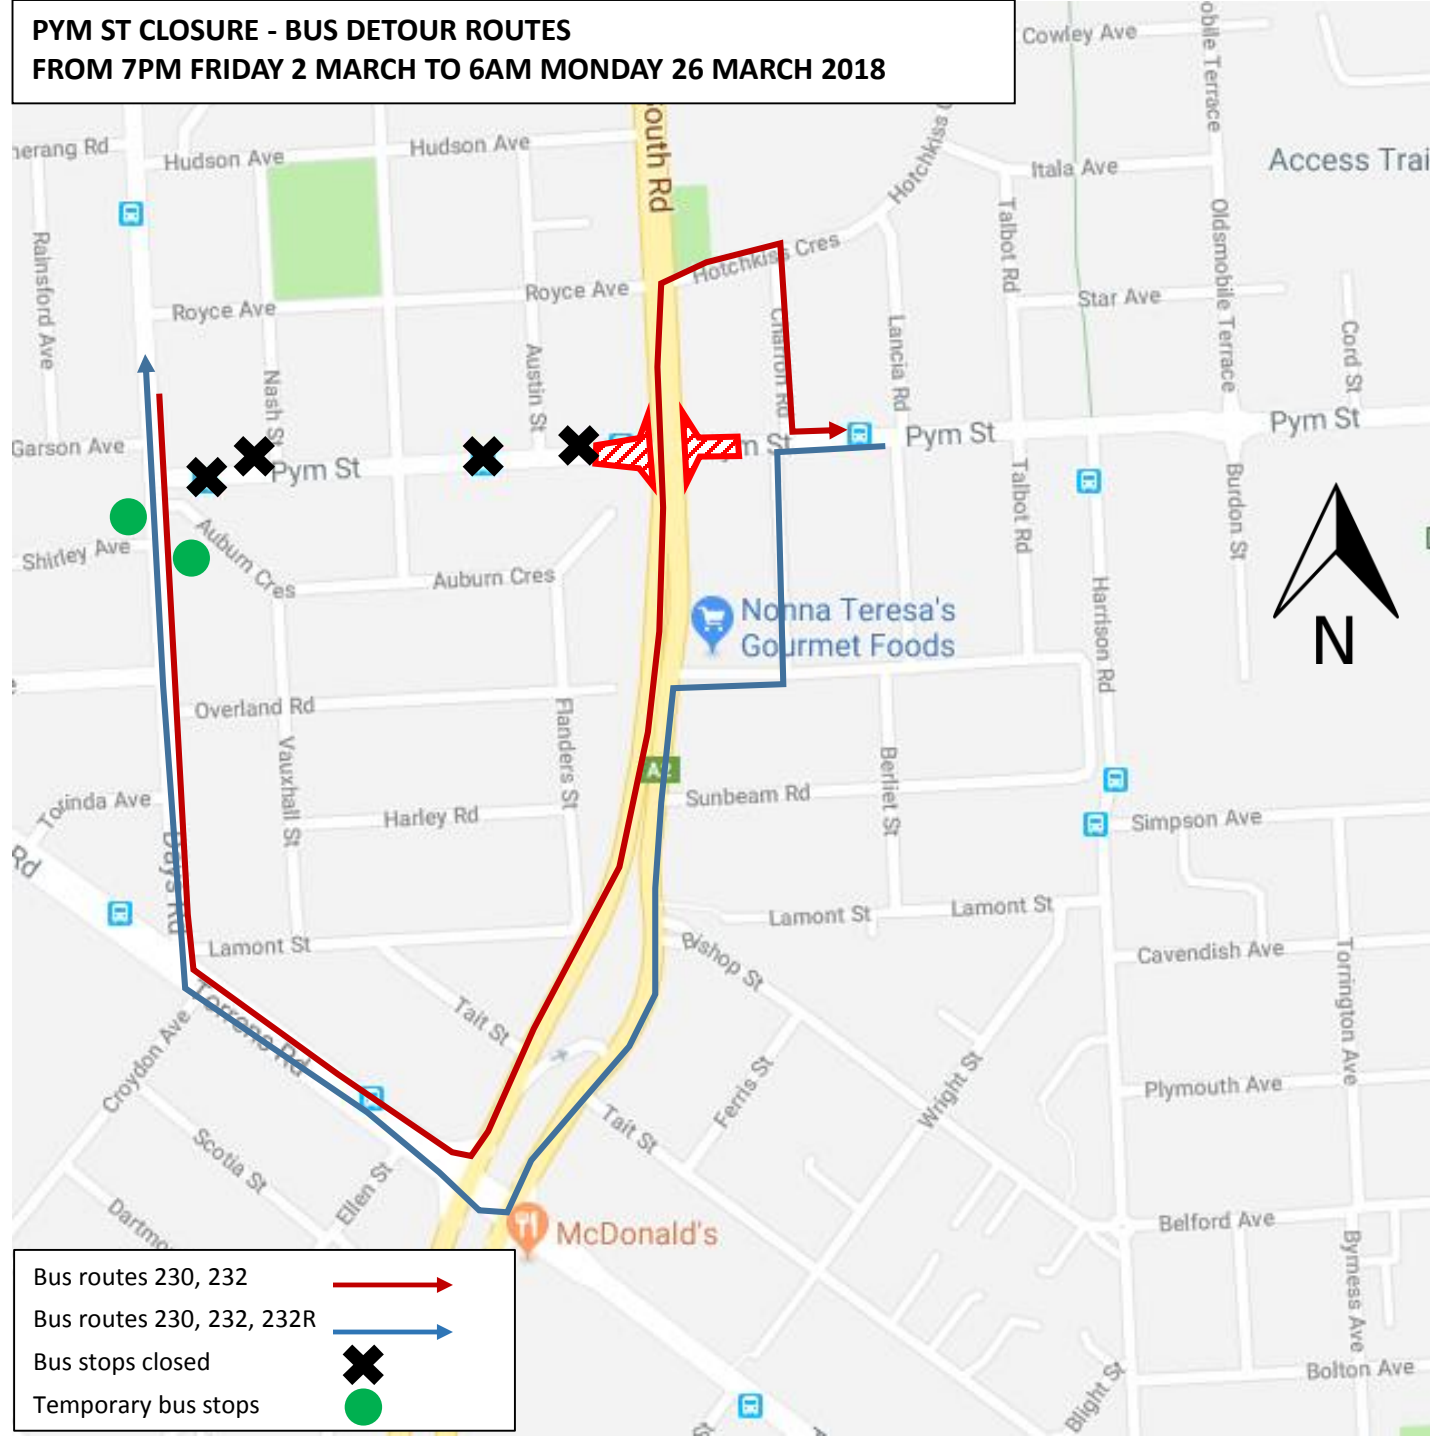

PYM ST CLOSURE - BUS DETOUR ROUTES
FROM 7PM FRIDAY 2 MARCH TO 6AM MONDAY 26 MARCH 2018

- Bus routes 230, 232 →
- Bus routes 230, 232, 232R →
- Bus stops closed ✕
- Temporary bus stops ●