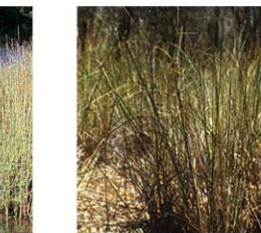

Indicative planting species

NATIVE GRASSES & GROUNDCOVERS IN GRAVEL MULCH

Lomandra longifolia 'Nyalla'

Lomandra longifolia 'Tanika'

Enneapogon nigricans

Poa poiformis

Themeda triandra

Disphyma crassifolium

Myoporum insulare

VEGETATED SWALE PLANTING

Juncus kraussii

Carex appressa

Baumea juncea

Carex tereticaulis

Ficinia nodosa

Lomandra sp.

NOTE: Photographs are indicative of mature growth. Install container sizes as noted