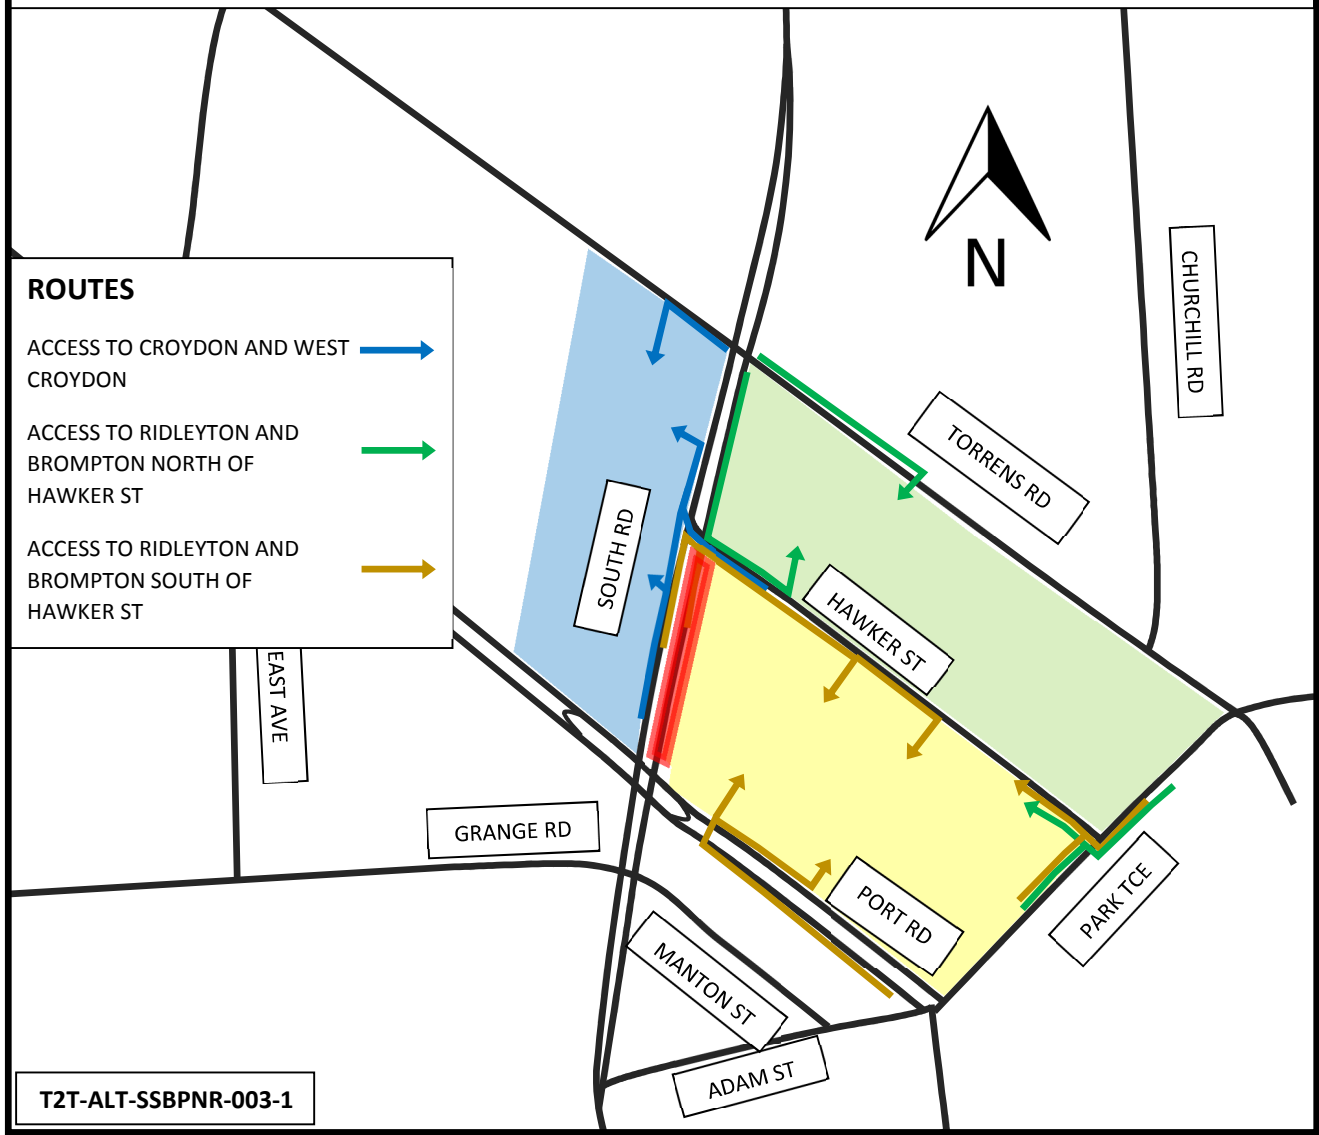

SOUTH ROAD CLOSURE-HAWKER ST TO PORT RD- LOCAL ACCESS ROUTES

ROUTES

- ACCESS TO CROYDON AND WEST CROYDON 
- ACCESS TO RIDLEYTON AND BROMPTON NORTH OF HAWKER ST 
- ACCESS TO RIDLEYTON AND BROMPTON SOUTH OF HAWKER ST 

T2T-ALT-SSBPNR-003-1